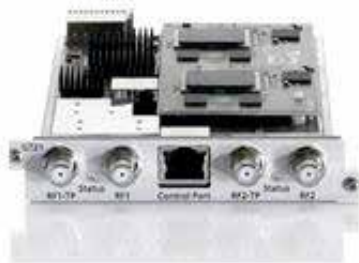

# WISI GT 21 W

Tangram Modul IP in 6x PAL/SECAM/NTSC

## Description

The GT 21 W module is part of the Tangram product portfolio. The GT 21 W module allows you to add up to 6 services in PAL / SECAM format per module to your network. Tangram is a very high density and highly flexible solution for all kinds of networks. The WISI Tangram chassis uses a fully redundant concept (n+1, 1+1).

## At a glance:

- High quality IP to analogue PAL/SECAM/NTSC modulation
- Up to 6 analogue channels on 2 RF outputs
- Outstanding signal parameters by direct digital modulation
- HD to SD downscaling functionality
- MPEG-2 H.262 and MPEG-4 H.264 decoding (SD & HD)
- For measurement / monitoring test ports of the output signal
- Temperature and output level monitoring
- RTP/ IP input streaming with FEC error correction

Technical data	
<b>Streaming-Input</b>	
IP-Inputs	32 pcs.
IP-Compliance	ISO/IEC 13818
IP-Input bitrate	Max. 425 Mbit/s per IPTS, Max. 850 Mbit/s total
IP-Input protocol	UDP/RTP/RTP+FEC Unicast and Multicast, IGMP v2 and v3
IP-TS-Input format	SPTS CBR/VBR, MPTS CBR
IP-FEC Inputs	Yes, with GTFEC License
IP-FEC Compliance	SMPTE 2022-1, SMPTE 2022-2
IP-Packet format	MPEG over UDP/IP and RTP/IP
IP-Packet size	188 Byte
IP-PCR restamping	Yes
IP-Dejittering	Yes, per default 100ms, individual adjustable
<b>video processing</b>	
Video decoder	6x MPEG-2 SD (MP@ML) 1,5..15 MBit/s or 6x MPEG-4 SD (MP@ML) Level 4.1 or 3x MPEG-4 HD (MP@HL) Level 4.1